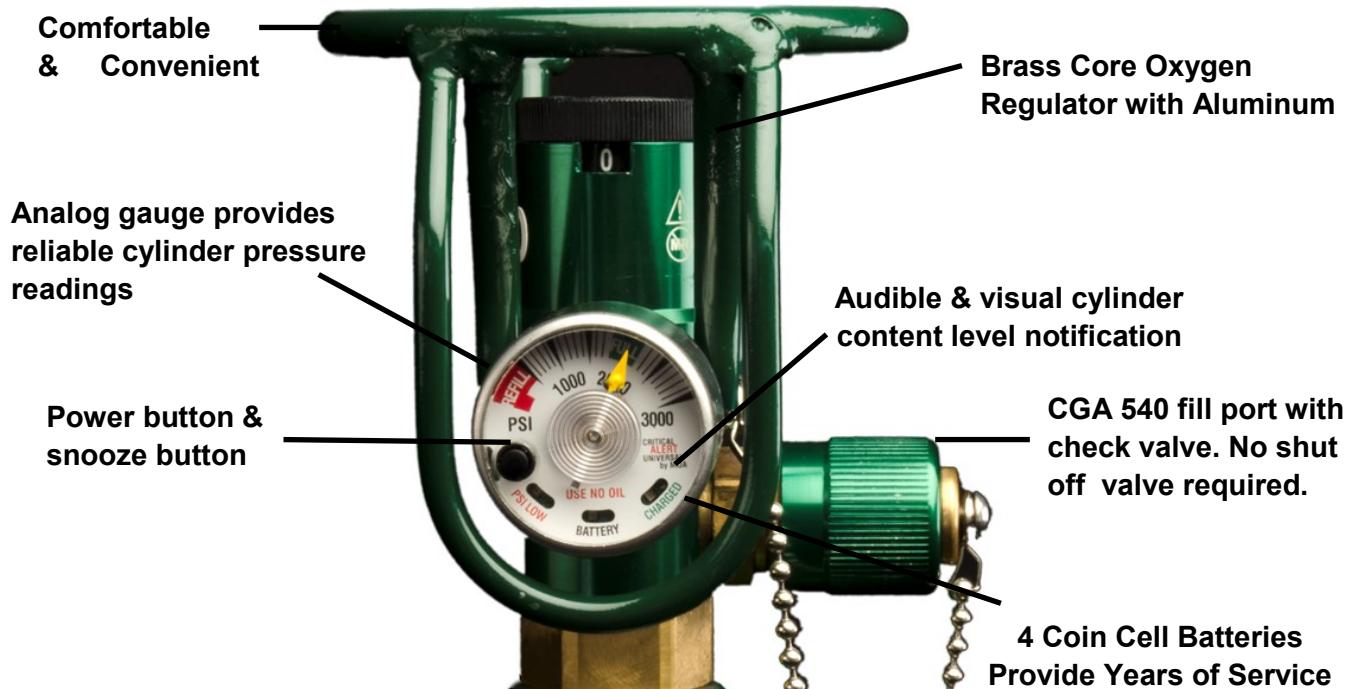

# ELO<sup>®</sup> (Easy Lift Oxygen)

**ELO Combines an Integrated Regulator with  
Critical Alert Universal Technology**

- Universal Patented Design
- Smart Technology Saves Time
- Economical
- Easy to Transport
- Easy-to-Grab Integrated Handle
- Reduces Inventory & Labor Costs
- Critical Alert Universal Delivers
  - Content Status 24/7
  - Audible Alarm
  - Color Coded Lights
- Simplifies Inventory Management

## Product Specifications : Integrated Valve Regulator with Universal Oxygen Alarm

<b>Measurements</b>	<ul style="list-style-type: none"> <li>• 4.125" Diameter</li> <li>• Measures 4.75" High from Cylinder Neck</li> </ul>
<b>Handle &amp; Regulator</b>	<ul style="list-style-type: none"> <li>• Brass Core Oxygen Regulator with Aluminum Cover</li> <li>• Powder Coated Steel " Halo" Handle</li> <li>• 11 Different Flow Rates .5-15</li> <li>• Dual CGA540 Regulator with Fill Port /Vacuum Port</li> </ul>
<b>Oxygen Gauge Case</b>	Stainless Steel
<b>Battery</b>	4 Coin Cell Batteries– CR1632
<b>Audible Alarm</b>	Audible Tone Indicates Oxygen Pressure is At or Below 500 PSI
<b>LED Light Indicators</b>	<ul style="list-style-type: none"> <li>• Flashing Green LED Light Indicates Oxygen Pressure is Above 500 PSI</li> <li>• Flashing Red LED Light Indicates Gas Pressure is At or Below 500 PSI</li> <li>• Flashing Yellow LED Light Indicates Battery Power is Low &amp; Time to Change</li> </ul>
<b>Power Button</b>	<ul style="list-style-type: none"> <li>• Electronic Power Button Technology— Patent Pending</li> <li>• Press &amp; Hold to Activate Power Button</li> <li>• Press Button to Snooze Audible Alarm</li> </ul>